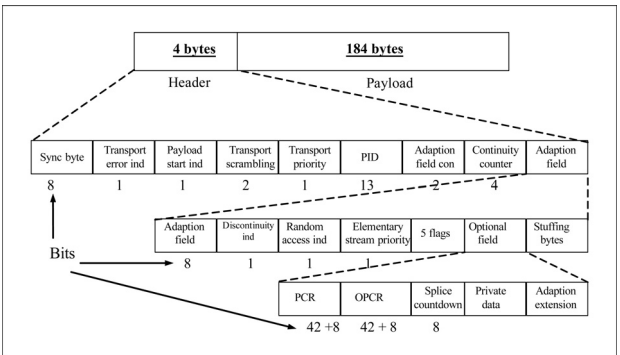

10 PACKET AND TRANSPORT STREAM FORMATS

10.1 Format of MPEG Transport Stream Packets

Figure 9 - MPEG transport stream packet format

10.2 Format of an Ethernet packet

Figure 10 - Ethernet packet format

An Ethernet frame has a maximum size of 1518 bytes and a minimum size of 64 bytes. In the diagram above this frame would be sent, in Manchester coding, from top to bottom.