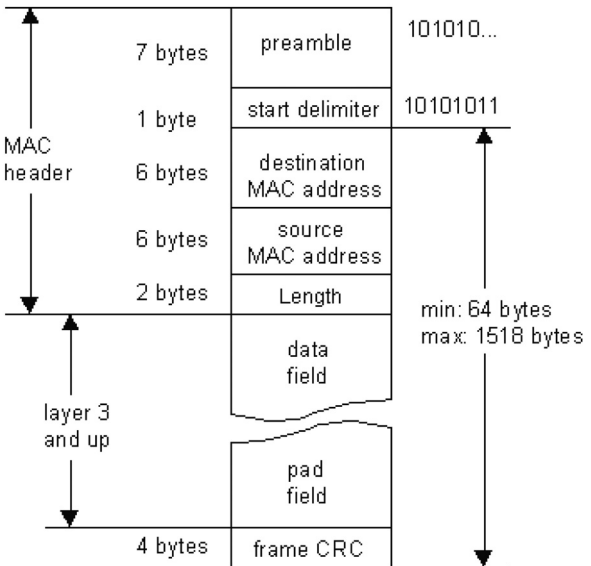

10 PACKET AND TRANSPORT STREAM FORMATS

10.1 Format of MPEG Transport Stream Packets

Figure 9 - MPEG transport stream packet format

10.2 Format of an Ethernet packet

Figure 10 - Ethernet packet format

An Ethernet frame has a maximum size of 1518 bytes and a minimum size of 64 bytes. In the diagram above this frame would be sent, in Manchester coding, from top to bottom.